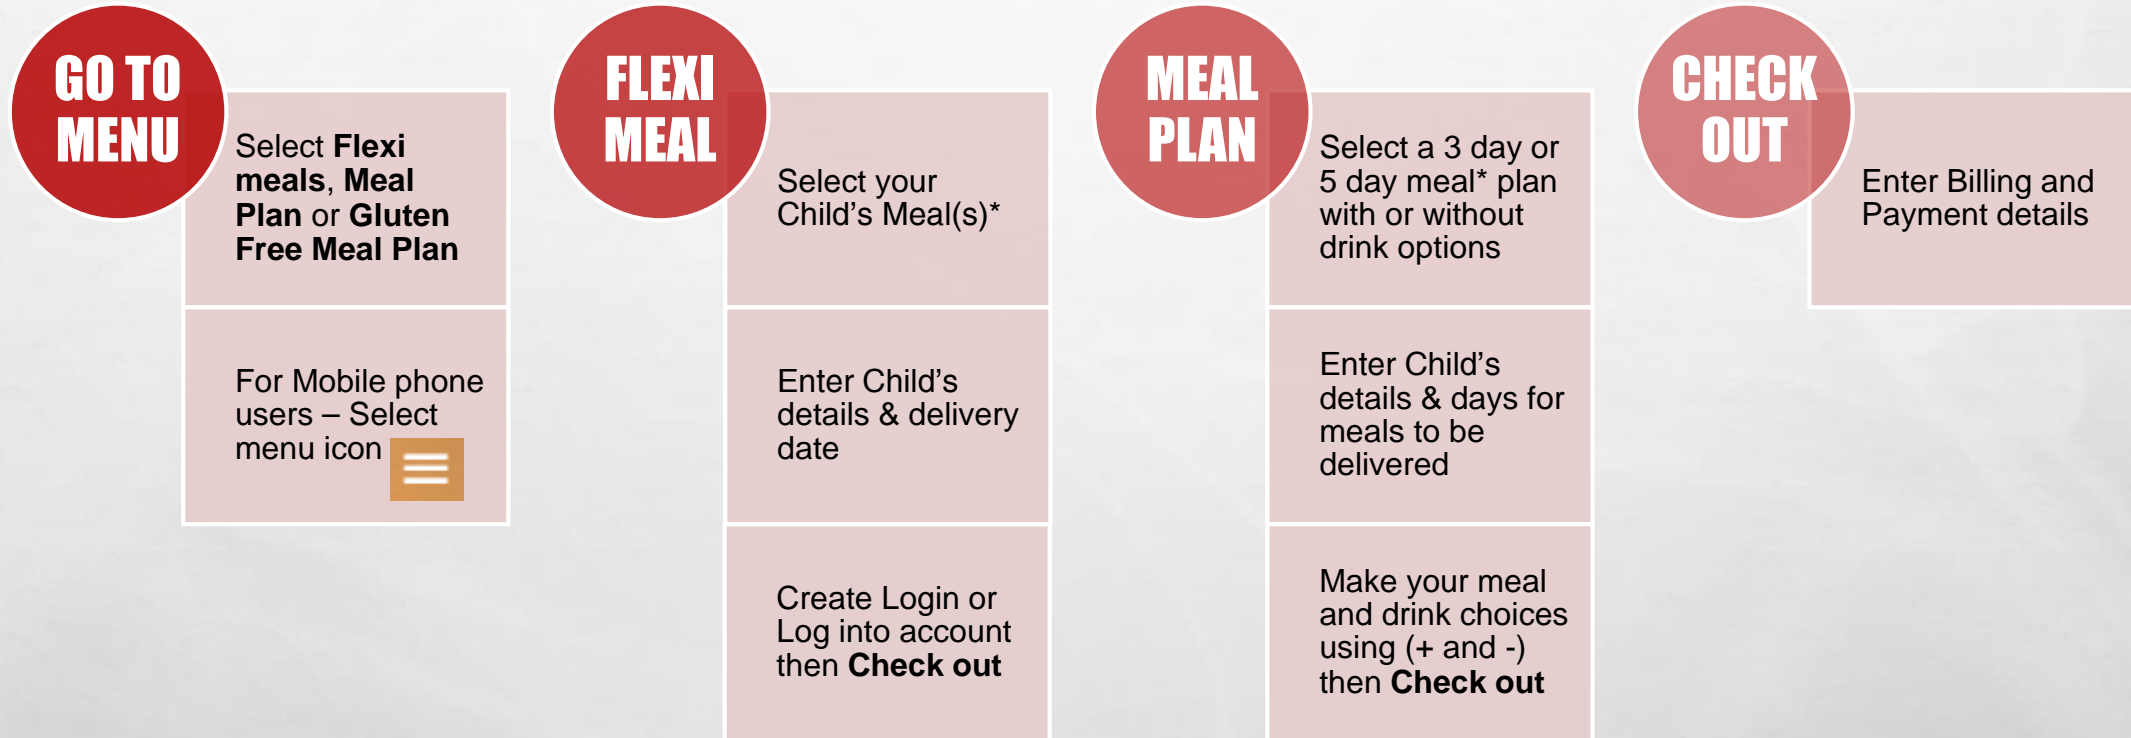

HOW TO ORDER

Ordering your school healthy meal is easy – simply follow our guide below.

*All our meals comes with a serving of fresh fruit. All meals and drinks are delivered directly to school during school lunch hours.